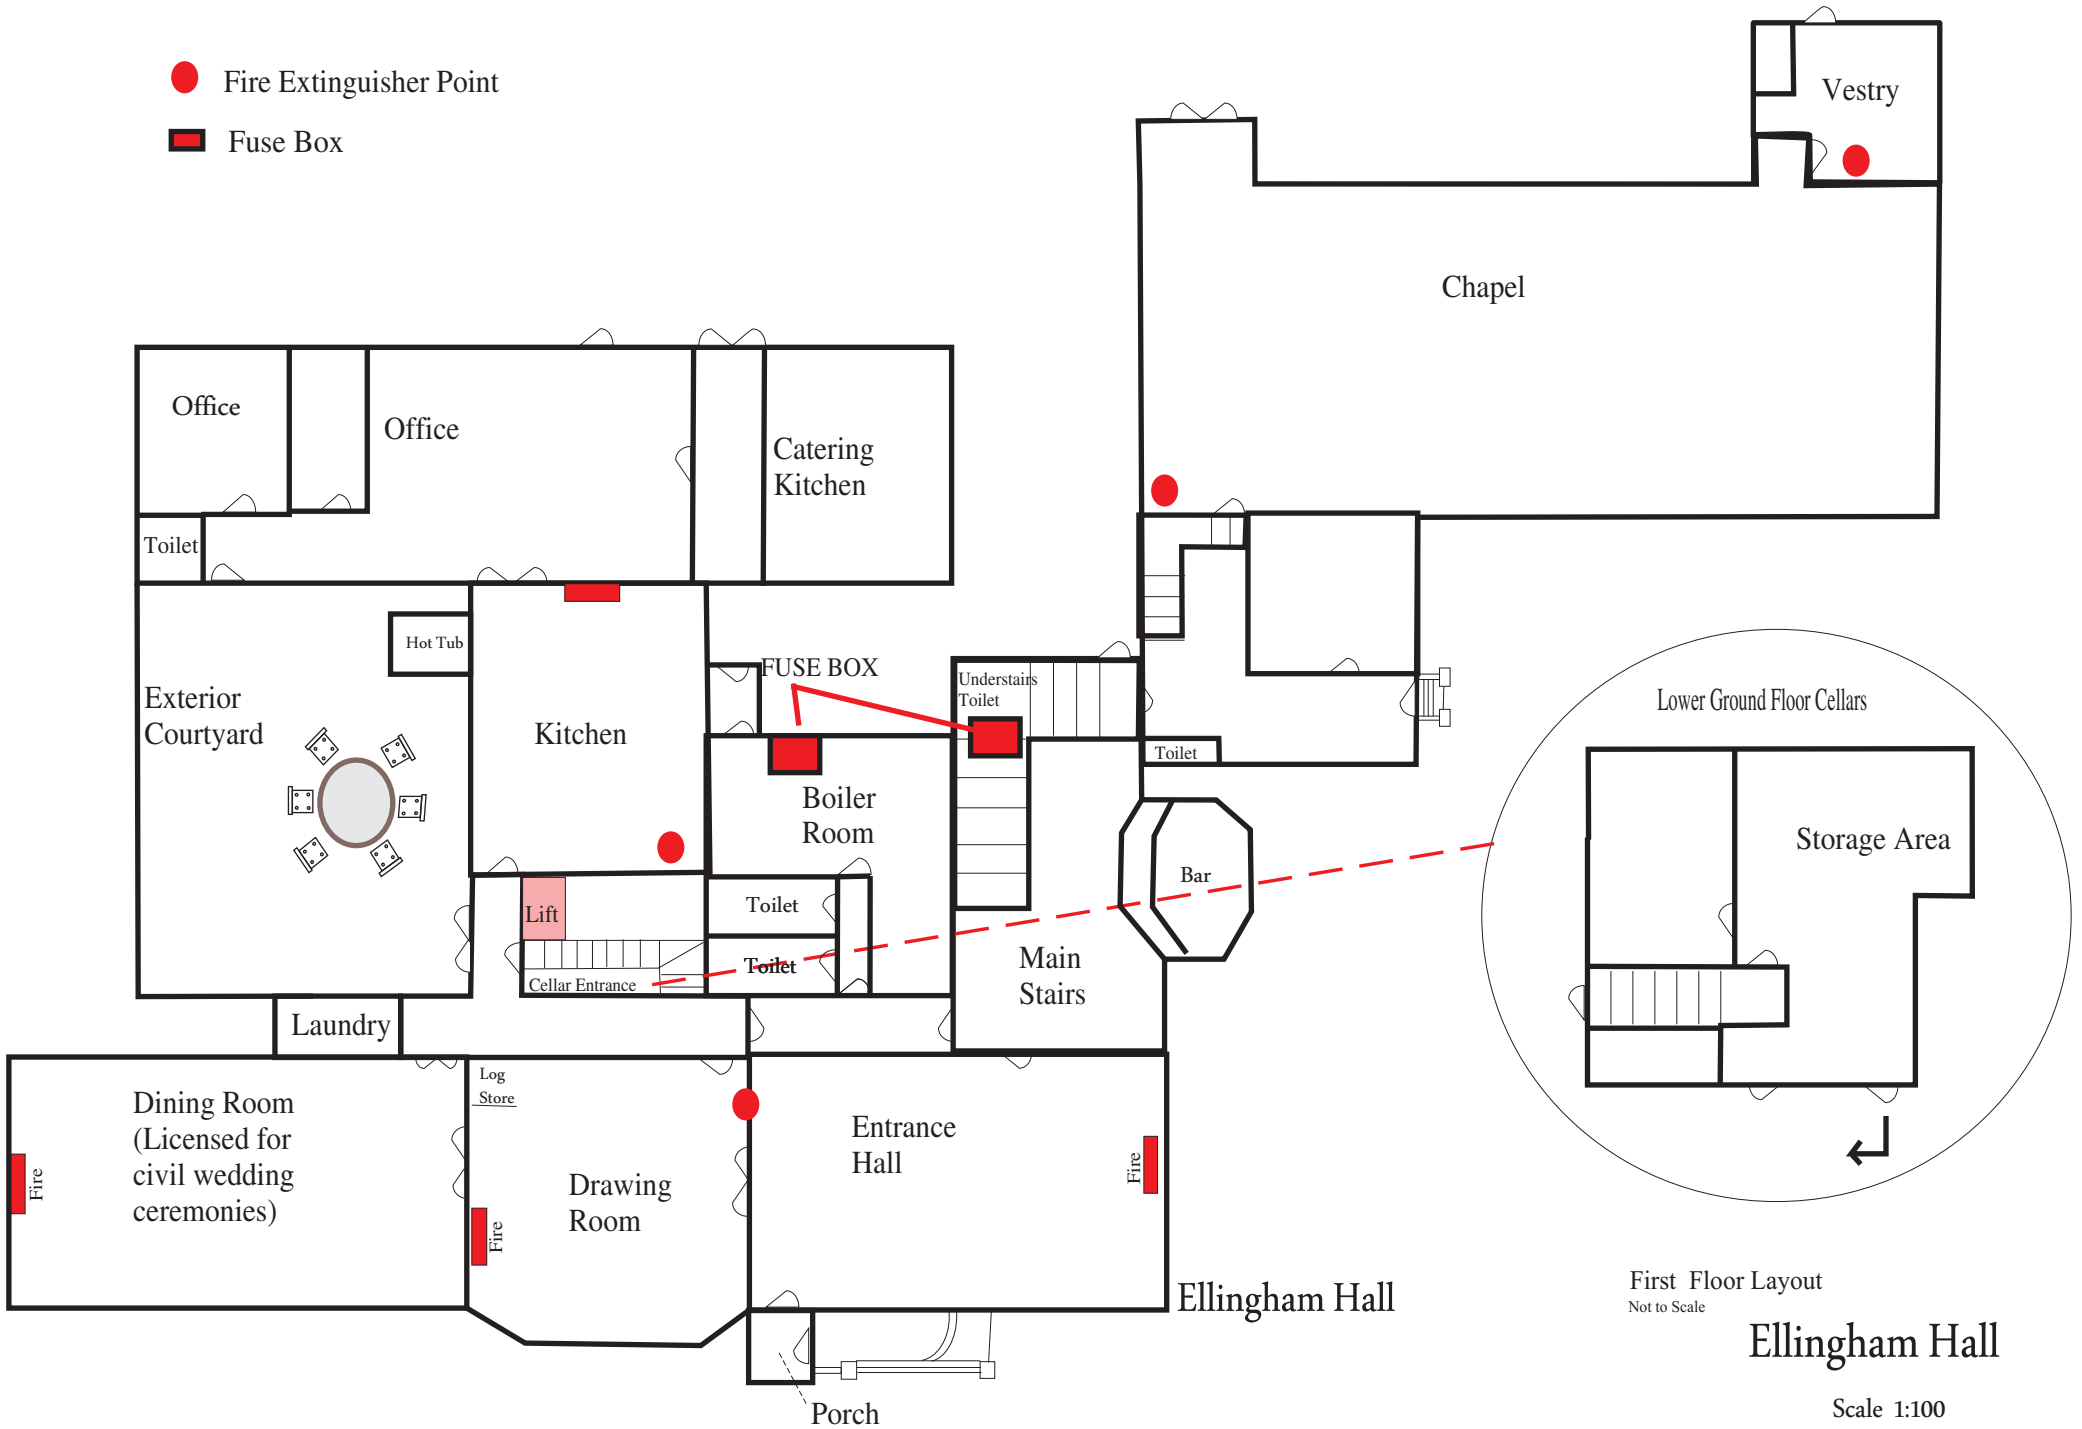

● Fire Extinguisher Point

■ Fuse Box

First Floor Layout  
Not to Scale

# Ellingham Hall

Scale 1:100

Children's Wing

Oriental Bedroom

Victorian Bedroom

West Wing

Charles Room

Beth's Room

Alexs' Room

Lobby

Main Bathroom

Linen Cupboard

Main Stairs

Landing

Lift

Back Stairs

Bathroom Bathroom

Dressing Room

Fire

En-Suite Bathroom

Master Bedroom

Bathroom

Lobby

Bathroom