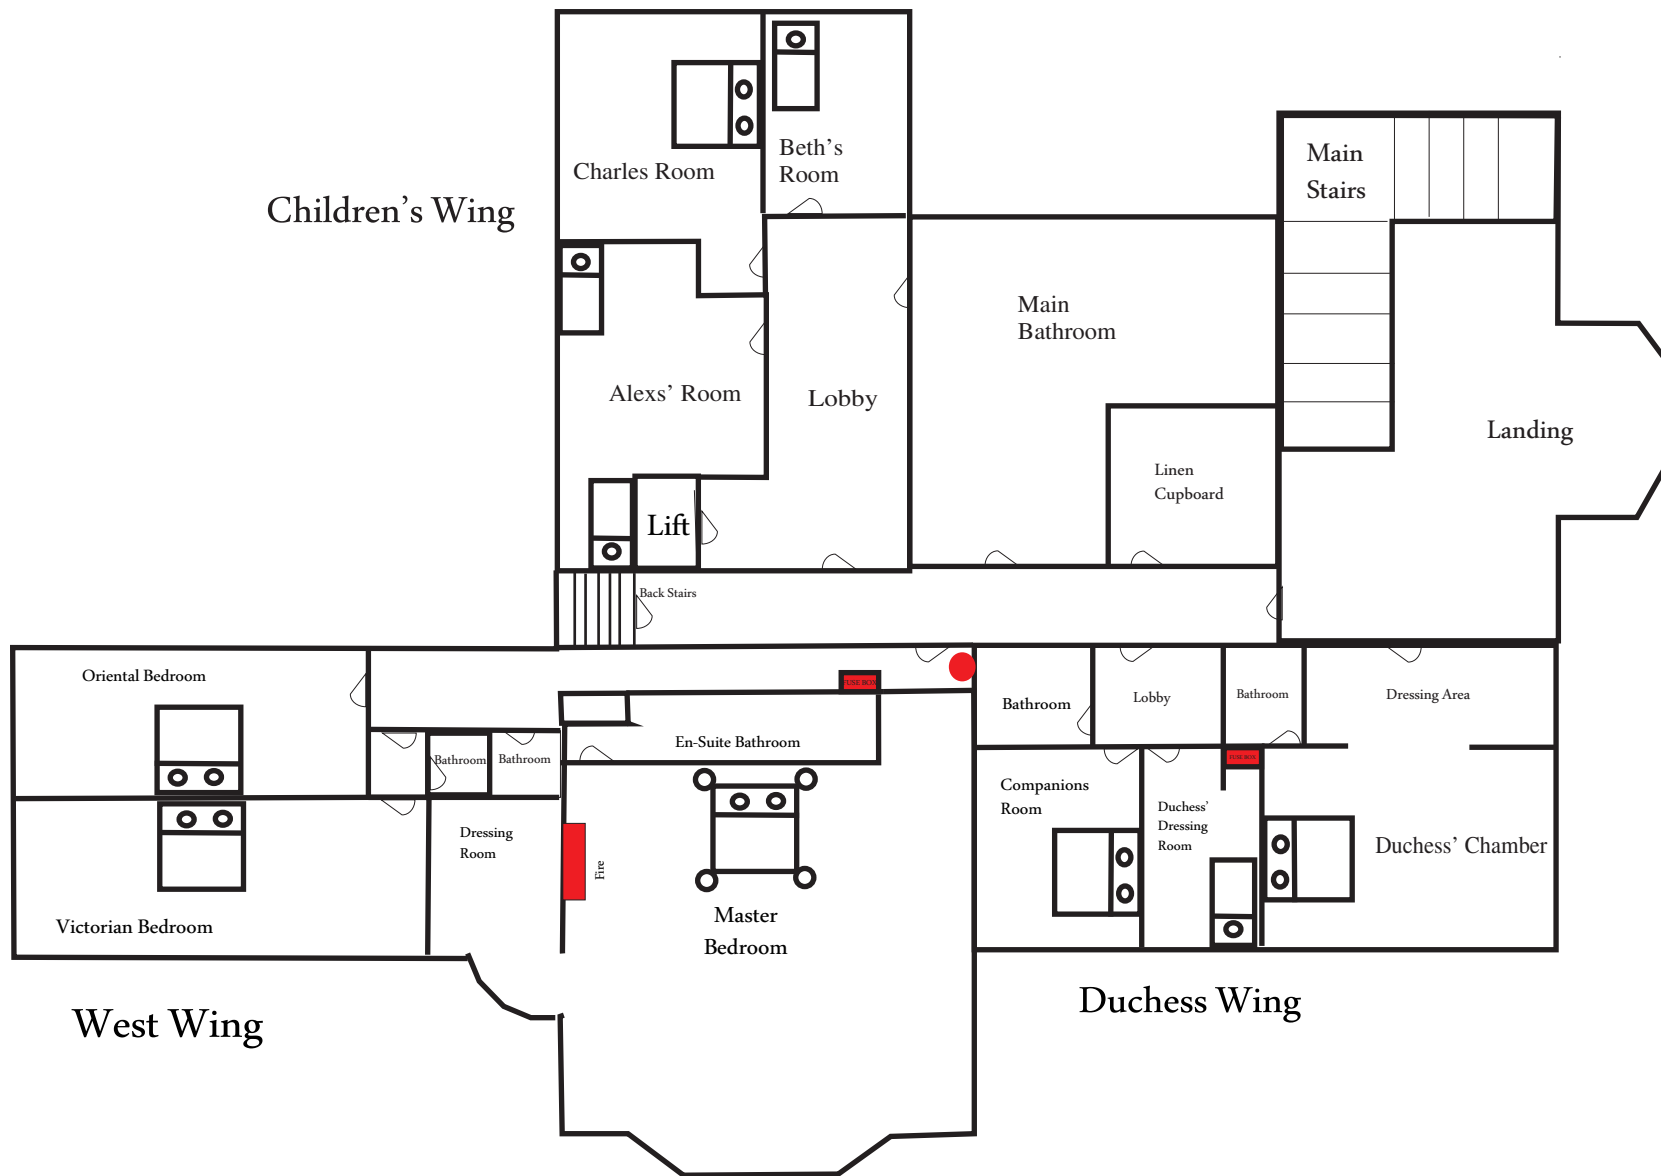

● Fire Extinguisher Point

■ Fuse Box

First Floor Layout  
Not to Scale

# Ellingham Hall

Scale 1:100

Children's Wing

Oriental Bedroom

Victorian Bedroom

West Wing

Charles Room

Beth's Room

Alexs' Room

Lobby

Main Bathroom

Linen Cupboard

Main Stairs

Landing

Lift

Back Stairs

Laundry Maids' Room

Bathroom

Kitchen Maid's Room

House Maid's Wing